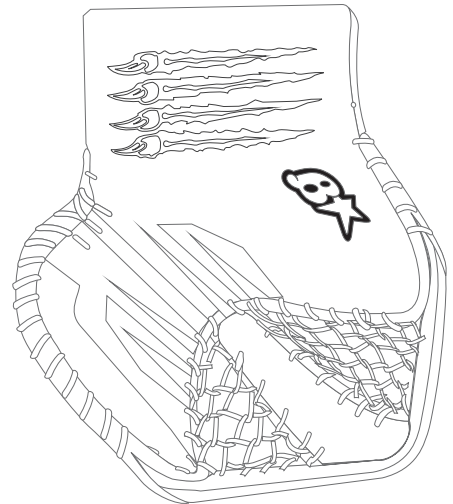

# HALAK CLAW GRAPHIC

## NOTES

PAD SIDE/BACK CUSTOMIZER ID: \_\_\_\_\_

CATCH SIDE/BACK CUSTOMIZER ID: \_\_\_\_\_

BLOCKER SIDE/BACK CUSTOMIZER ID: \_\_\_\_\_