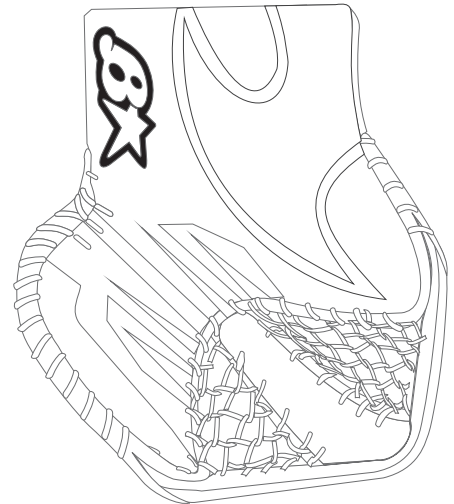

DEMON GRAPHIC

NOTES

PRO SIDE/BACK CUSTOMIZER ID: _____

CATCH SIDE/BACK CUSTOMIZER ID: _____

BLOCKER SIDE/BACK CUSTOMIZER ID: _____