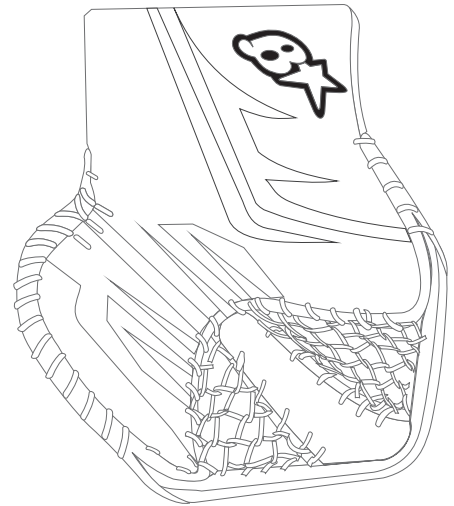

DOUBLE SLASH GRAPHIC

NOTES

PRO SIDE/BACK CUSTOMIZER ID: _____

CATCH SIDE/BACK CUSTOMIZER ID: _____

BLOCKER SIDE/BACK CUSTOMIZER ID: _____