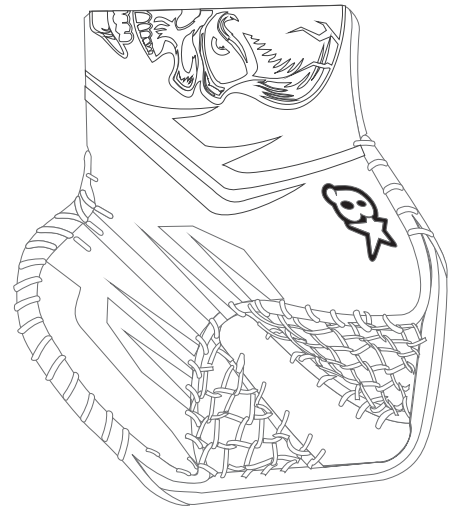

SKULL/SLASH GRAPHIC

NOTES

PRO SIDE/BACK CUSTOMIZER ID: _____

CATCH SIDE/BACK CUSTOMIZER ID: _____

BLOCKER SIDE/BACK CUSTOMIZER ID: _____